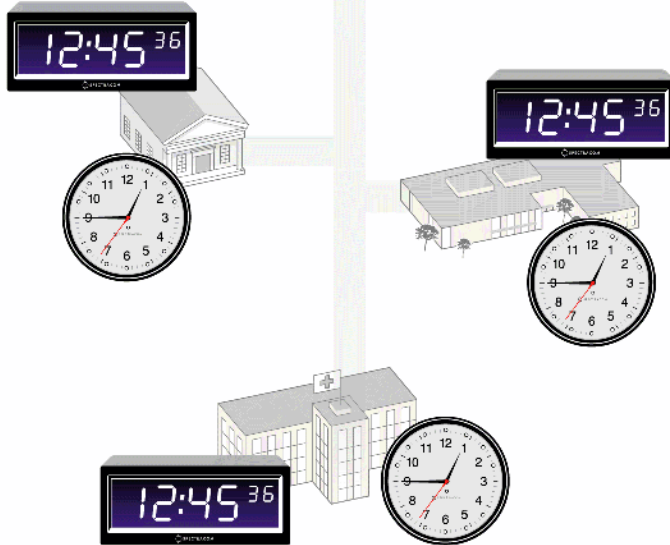

ANALOG AND DIGITAL FORMATS ARE AVAILABLE

Built-in receiver and antenna

NetClock® /NTP Master Clock 9189

RS-485
Connection Twisted Pair

TimeBurst 8185

System broadcasts
synchronized time
anywhere within
radio coverage area

Analog
Connection
To Transmitter

Base Station Radio