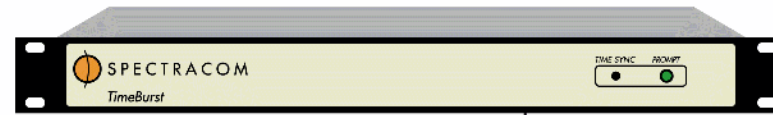

ANALOG AND DIGITAL FORMATS ARE AVAILABLE

Built-in receiver and antenna

NetClock® /NTP Master Clock 9189

RS-485
Connection Twisted Pair

TimeBurst 8185

System broadcasts
synchronized time
anywhere within
radio coverage area

Analog
Connection
To Transmitter

Base Station Radio