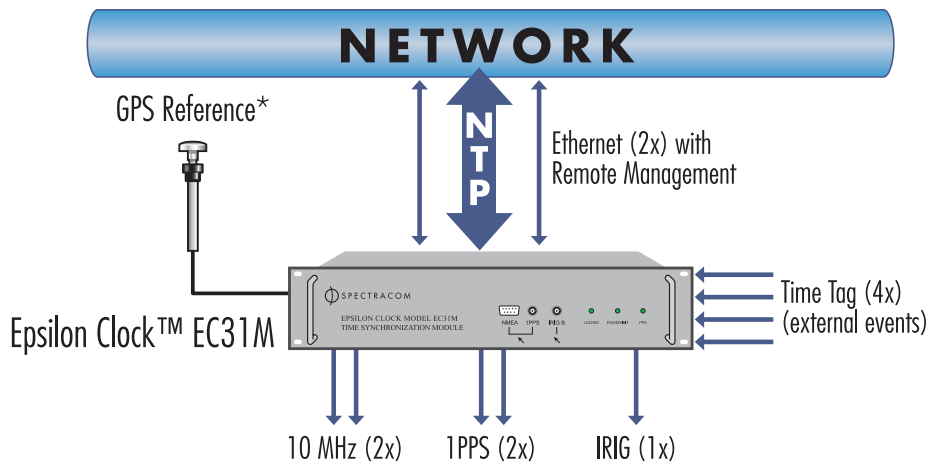

GPS Master Clock with Multiple Outputs and Time Tagging

*Other timing references are available (IRIG, 1PPS/NMEA).