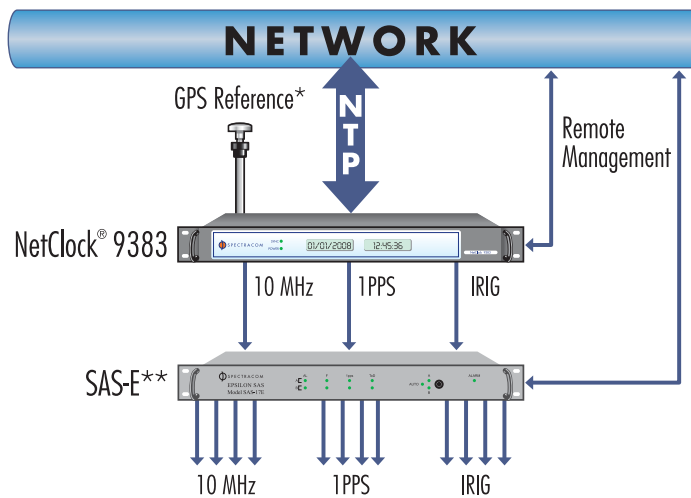

## GPS Master Clock with Customized Signal Distribution

### Single-Clock Mode