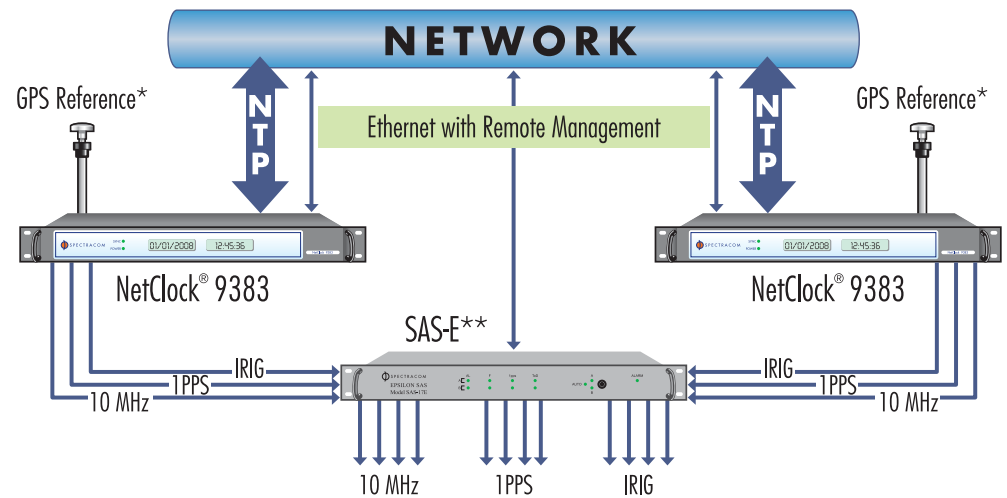

Redundant-Clock Mode

*Other timing references are available (IRIG, 1 PPS).

**Customized outputs and signal types are available.