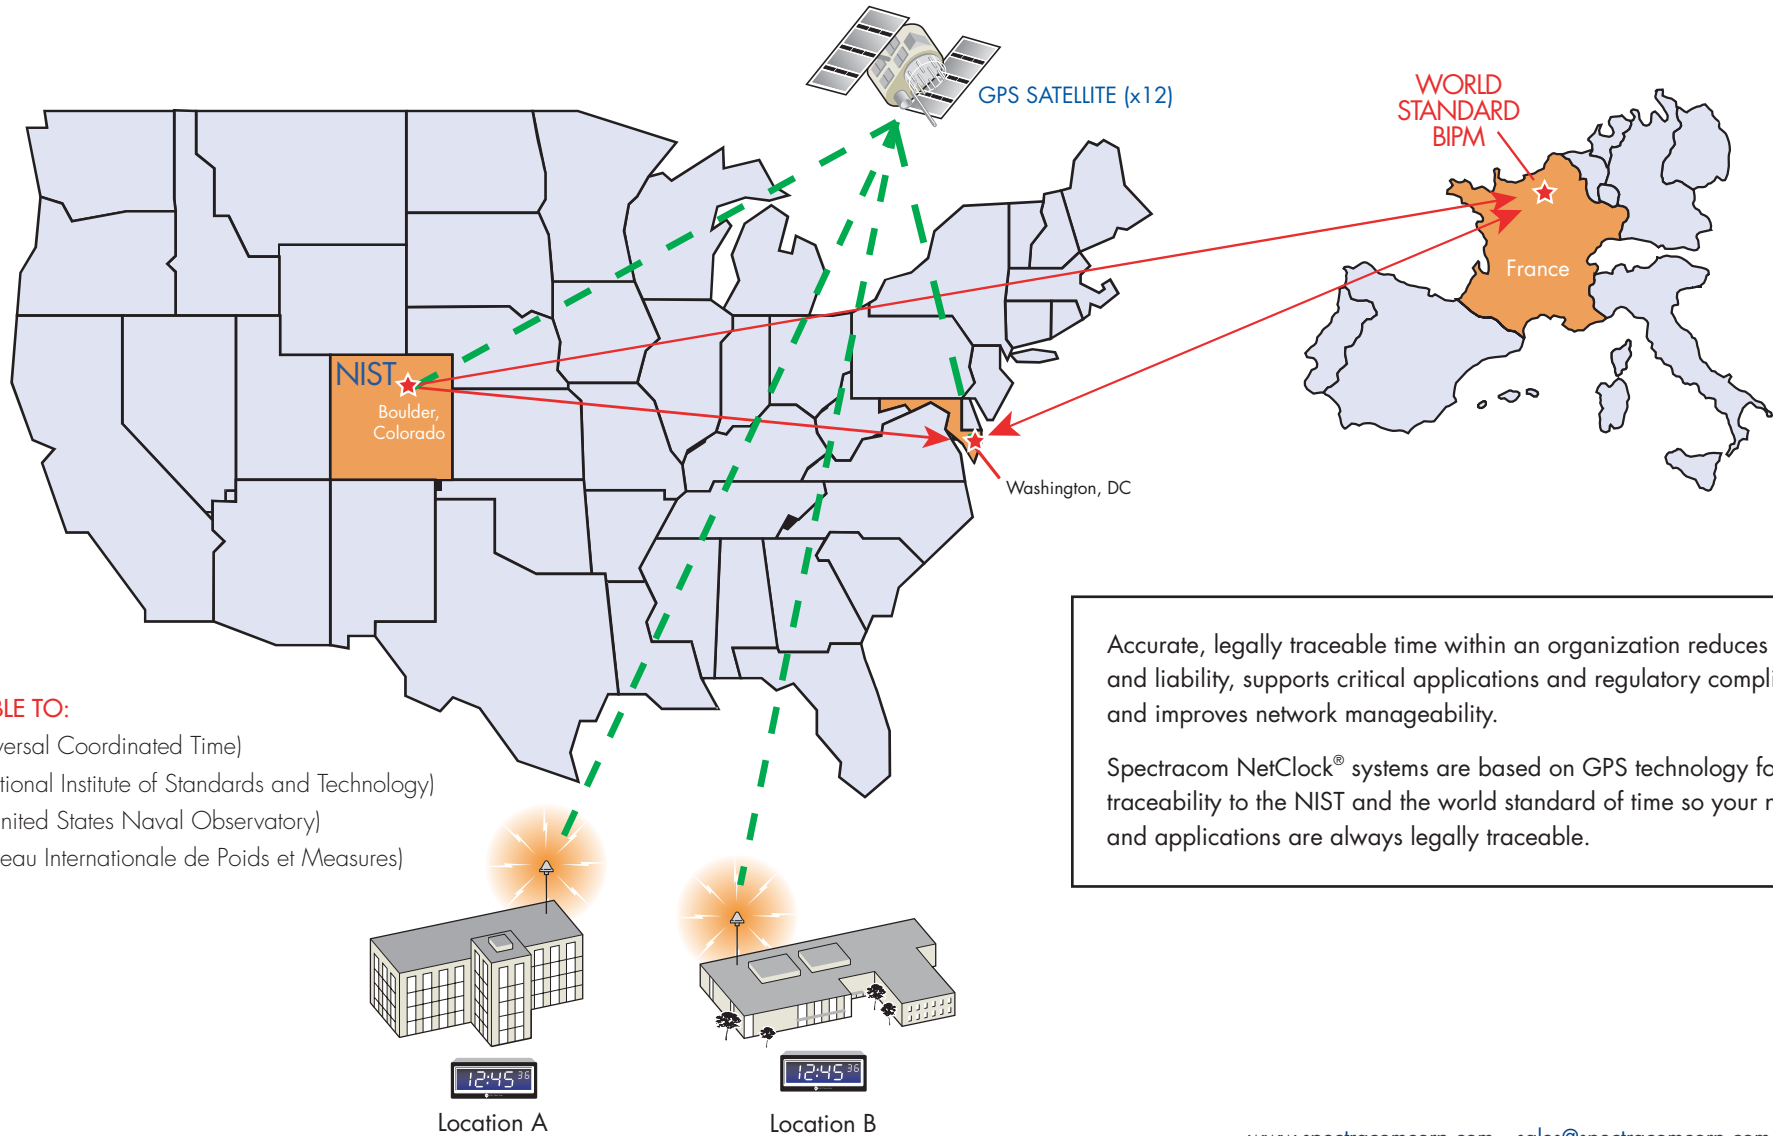

# Legally Traceable Time®

**TRACEABLE TO:**

- UTC (Universal Coordinated Time)
- NIST (National Institute of Standards and Technology)
- USNO (United States Naval Observatory)
- BIPM (Bureau Internationale de Poids et Mesures)

Accurate, legally traceable time within an organization reduces risk and liability, supports critical applications and regulatory compliance, and improves network manageability.

Spectracom NetClock® systems are based on GPS technology for direct traceability to the NIST and the world standard of time so your network and applications are always legally traceable.